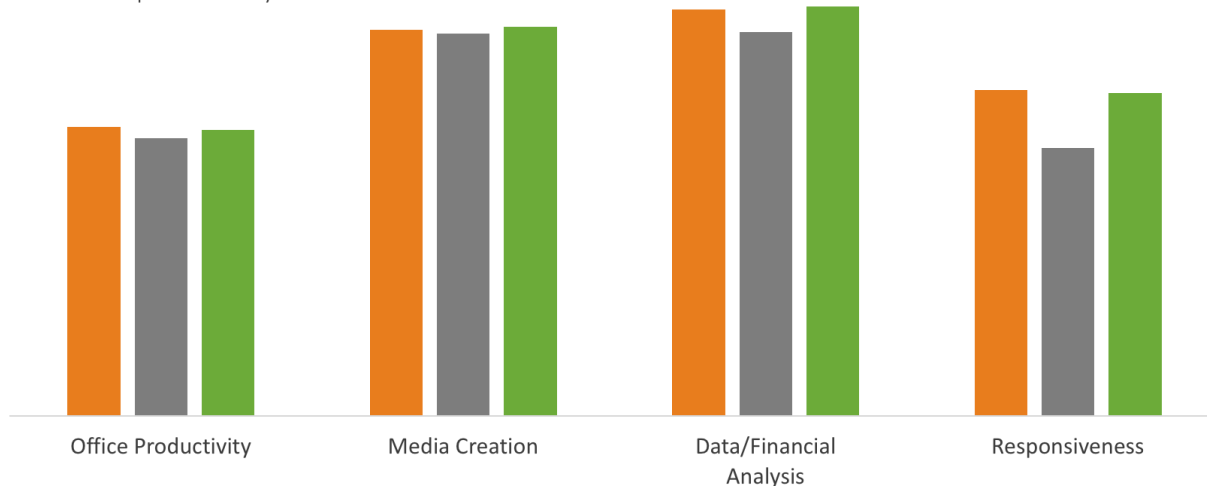

Benchmark studies - Faster than Dual Drive!

SYSmark 2014 SE Overall Ratings

SYSmark 2014 SE Scenario Ratings

Higher is Better

- Samsung 750 EVO 250GB
- Samsung 750 EVO 250GB + Seagate BarraCuda 2TB
- Seagate BarraCuda 2TB + Intel Optane Memory 32GB