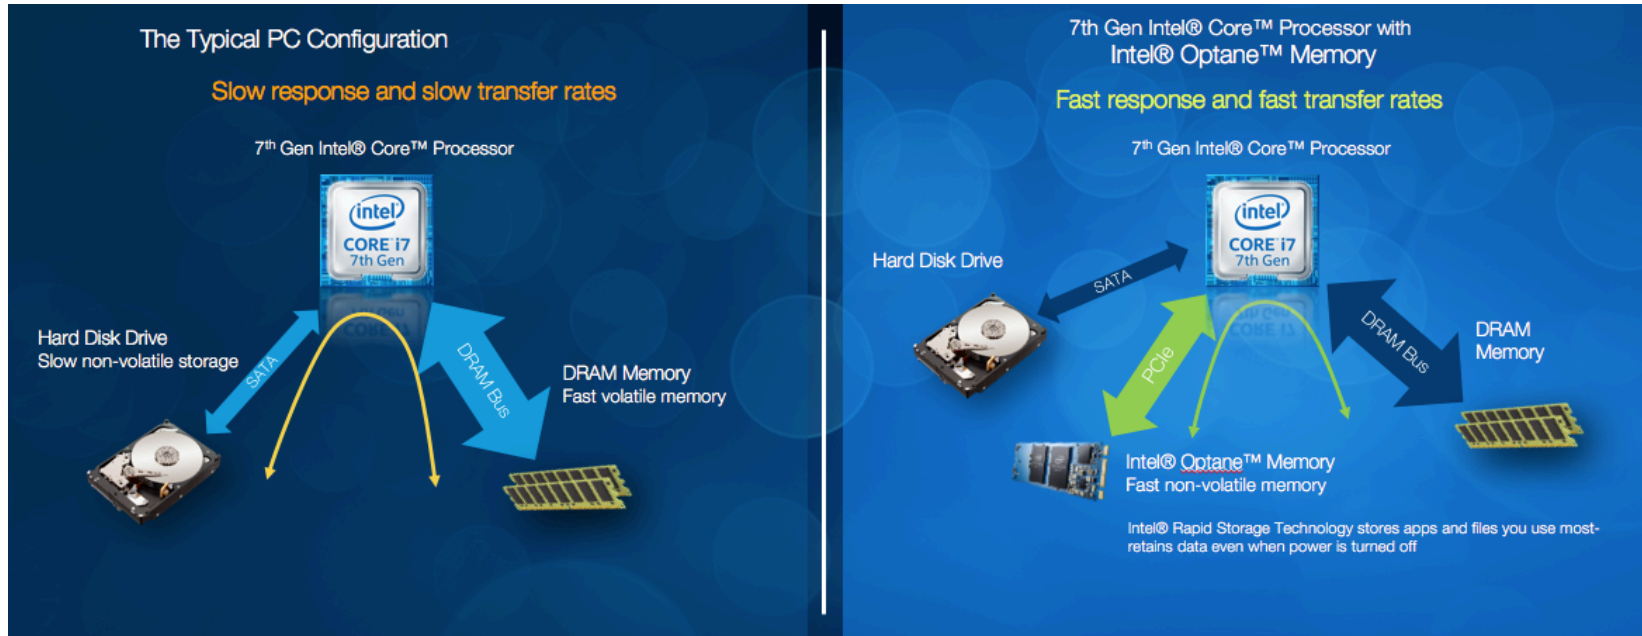

4) <https://www.microsoft.com/en-us/windows/windows-10-specifications>

5) <http://www.sony.com/imagoe>

What is Intel® Optane™ Memory?

- A system acceleration solution for new 7th Gen Intel® Core™ processor platforms
- Utilizes the Intel® Optane™ technology, based on 3D XPoint™ memory media, along with the Intel® Rapid Storage Technology (Intel® RST) driver
- Improves system performance, fast application launches and an extraordinary performance for gamers and creative professionals.
- FAQs:
<http://www.intel.com/content/www/us/en/architecture-and-technology/optane-memory-faq.html>

Intel® Optane™ Memory: Innovating the PC

Performance benefits from Intel® Optane™ Memory

Seagate BarraCuda powered by Intel Optane Memory*

A performance powerhouse!

- **Key Value:**
 - Seagate BarraCuda paired with Intel Optane memory delivers amazing SSD-like performance and responsiveness without compromising capacity or value.
- **Target Segment:**
 - Gamers – Play and store tons of games without having to delete your favorite games.
 - Creative Pros – Run multiple post-production and editing applications including Adobe Creative Suite* with blistering responsiveness and throughput.
 - Mainstream PC users – Run everyday applications 2x faster**.