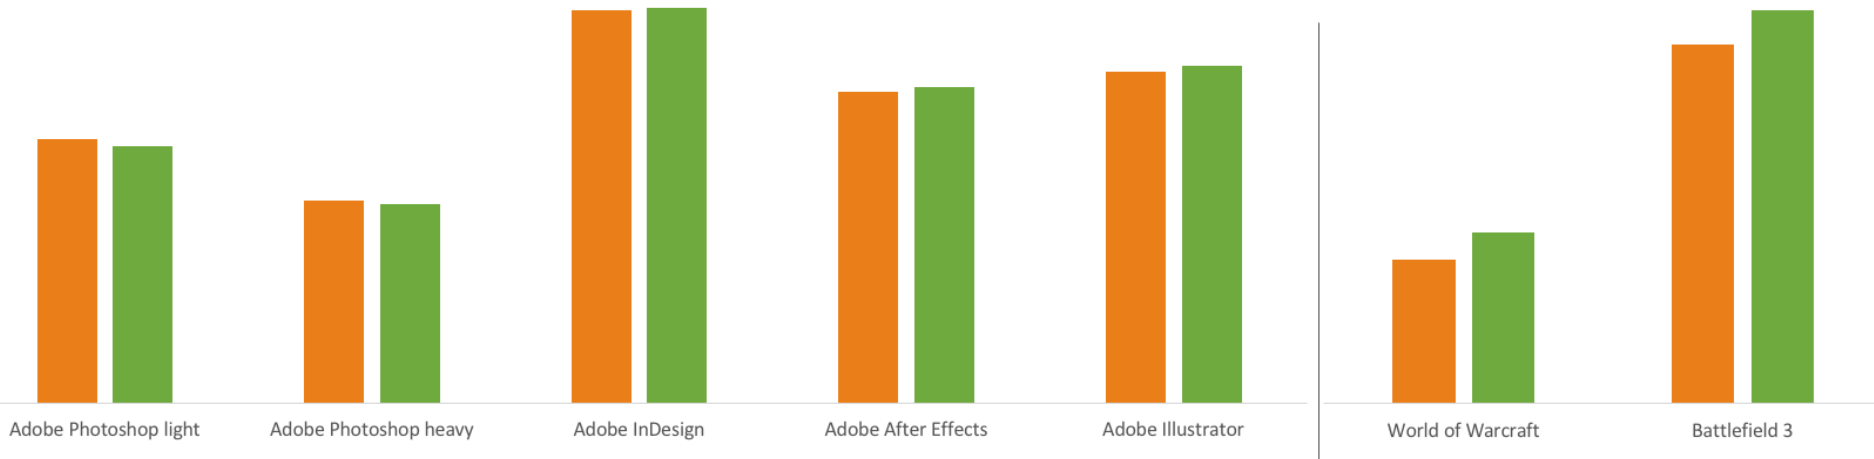

Adobe Creative Suite Test*

Higher is better

■ Samsung 750 EVO 250GB

■ Seagate® BarraCuda 2TB +
Intel® Optane™ Memory 32GB

Gaming Test*

Higher is better

*Tested on Intel® Core™ i7-7700K processor, ASUS Prime Z270-A motherboard, 16 GB DDR4 memory, Intel® HD Graphics 630, Nvidia GeForce GTX 1070, and Windows 10. Tested with Seagate® BarraCuda 2TB ST2000DM006, Samsung 750 EVO 250 GB and 32 GB Intel® Optane™ memory engineering samples. Testing conducted by Seagate using PCMark 8 storage test. Results have been rounded for display purposes and may vary based on difference system hardware, software and configuration.