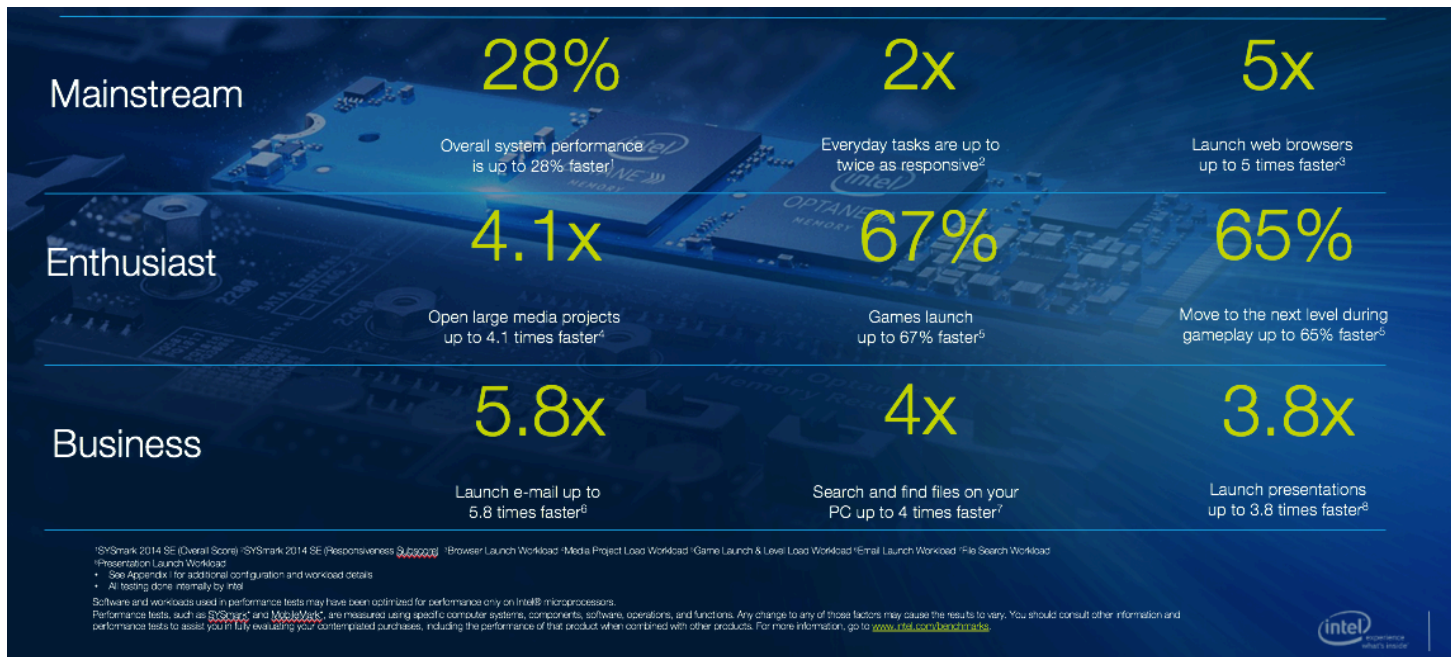

Intel® Optane™ Memory: Innovating the PC

Performance benefits from Intel® Optane™ Memory

Seagate BarraCuda powered by Intel Optane Memory*

A performance powerhouse!

- **Key Value:**
 - Seagate BarraCuda paired with Intel Optane memory delivers amazing SSD-like performance and responsiveness without compromising capacity or value.
- **Target Segment:**
 - Gamers – Play and store tons of games without having to delete your favorite games.
 - Creative Pros – Run multiple post-production and editing applications including Adobe Creative Suite* with blistering responsiveness and throughput.
 - Mainstream PC users – Run everyday applications 2x faster**.