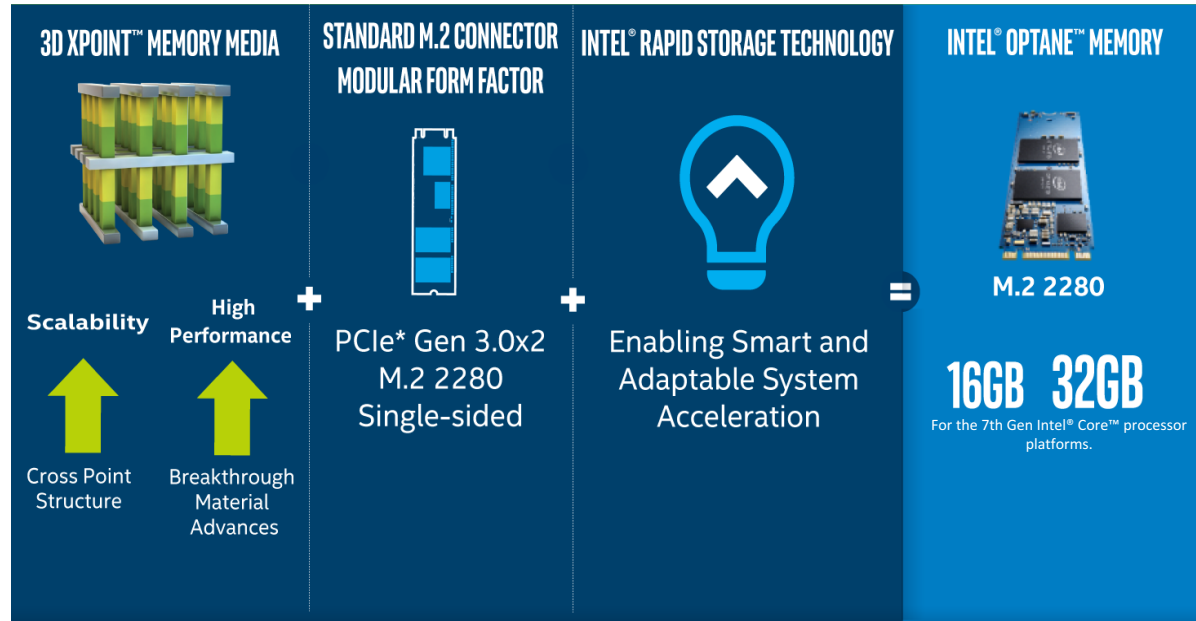

Intel® Optane™ Memory: Innovating the PC

Performance benefits from Intel® Optane™ Memory

Seagate BarraCuda powered by Intel Optane Memory*

A performance powerhouse!

- **Key Value:**
 - Seagate BarraCuda paired with Intel Optane memory delivers amazing SSD-like performance and responsiveness without compromising capacity or value.
- **Target Segment:**
 - Gamers – Play and store tons of games without having to delete your favorite games.
 - Creative Pros – Run multiple post-production and editing applications including Adobe Creative Suite* with blistering responsiveness and throughput.
 - Mainstream PC users – Run everyday applications 2x faster**.